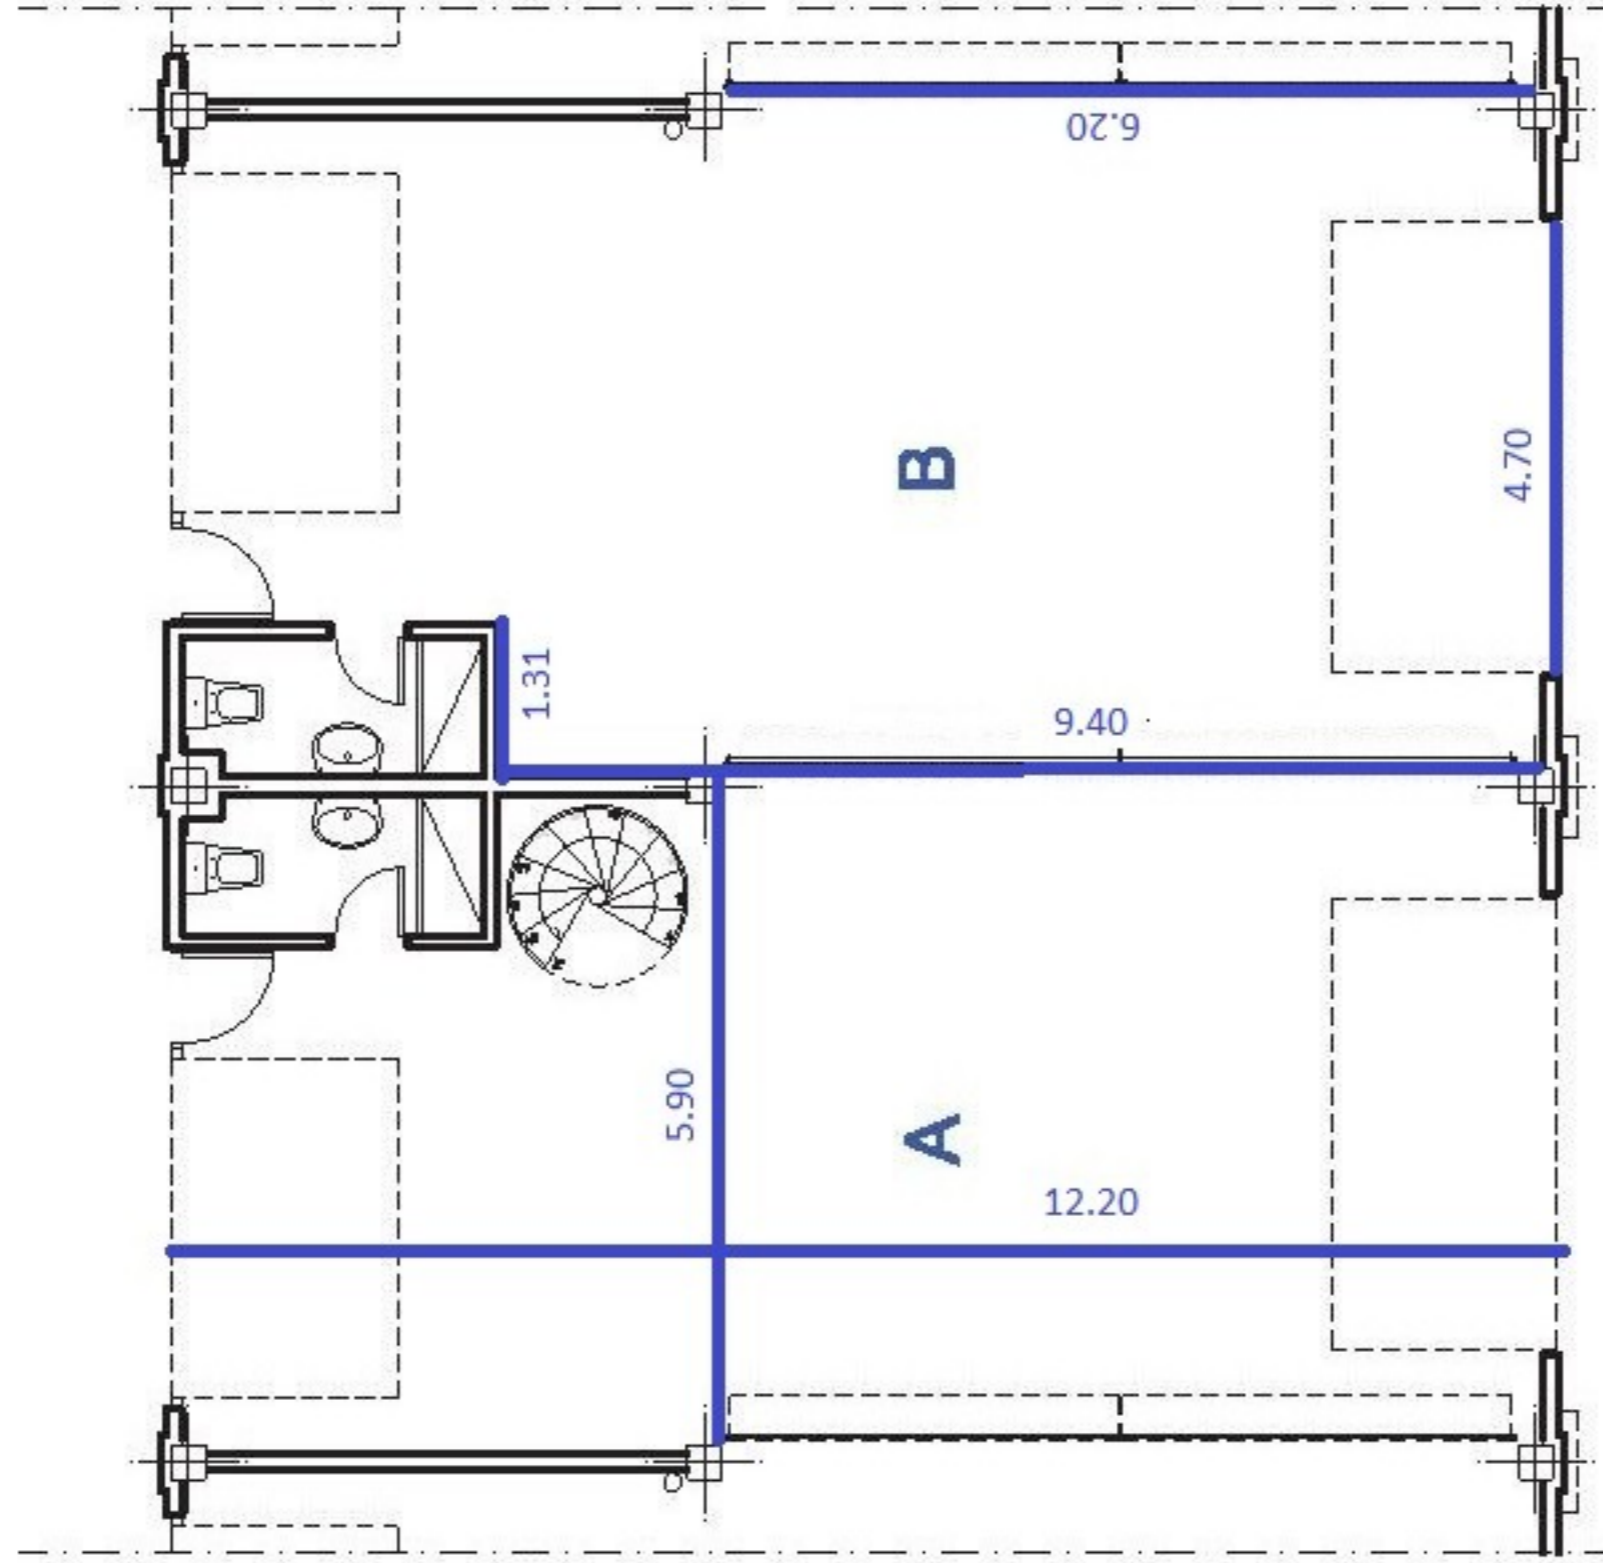

BOXES	A	B
M2 /SQ. MTS	70.50	70.50
ALTURA/ CEILING HEIGHT	3.40m.	3.40m.
WIFI INSTALLATIONS		
CIRCUITO T.V. / PLASMA SCREENS		
28 MODULAR BOXES		

BOXES/ PIT GARAGES