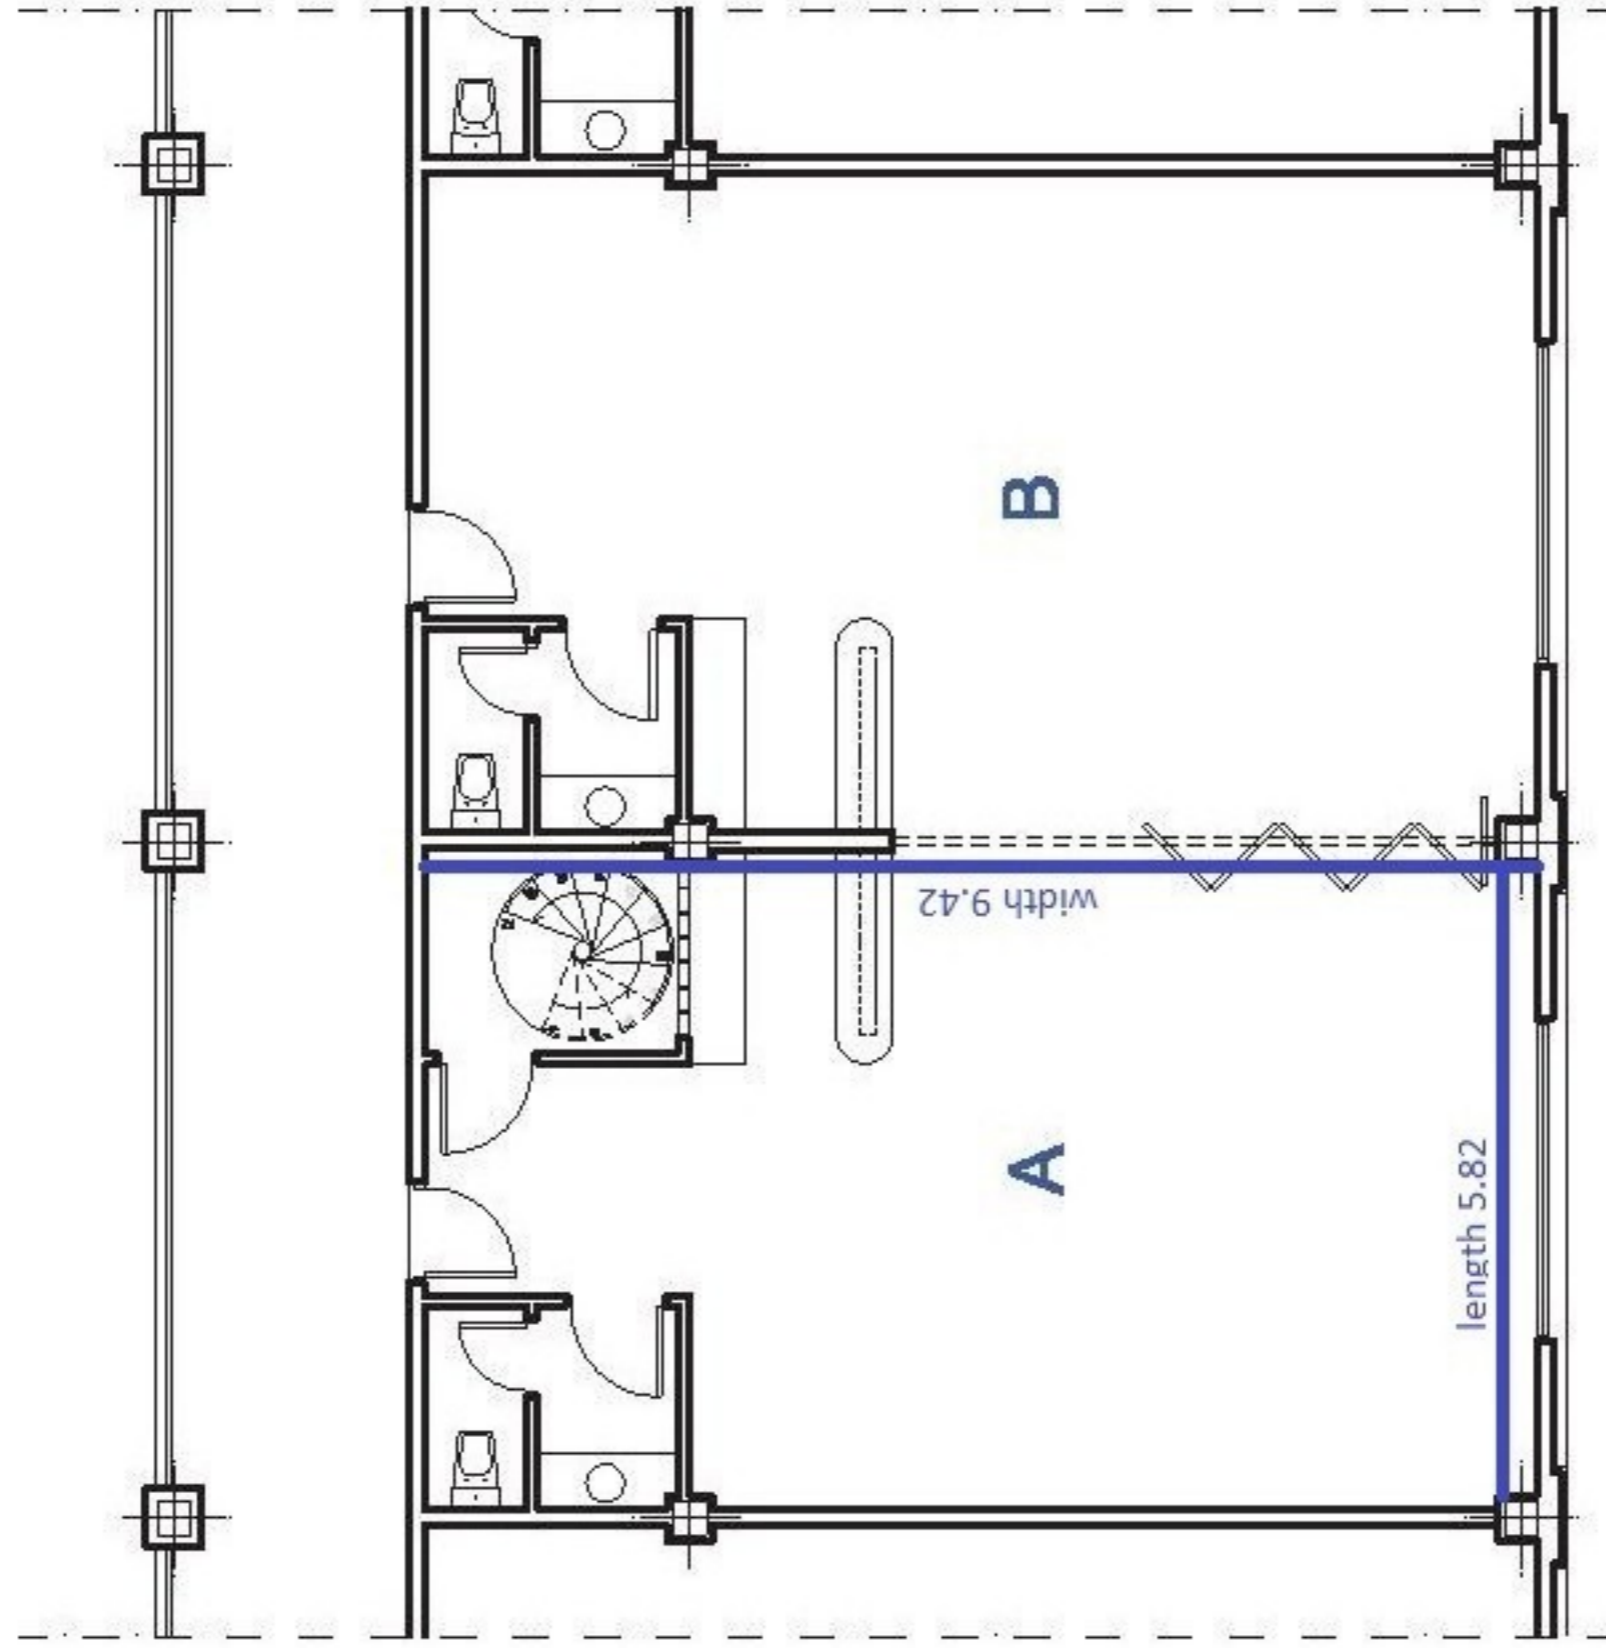

HOSPITALITY ROOMS	A	B
M2 /SQ. MTS	57.33	57.33
ALTURA/ CEILING HEIGHT	3.20m.	3.20m.
WIFI INSTALLATIONS		
CIRCUITO T.V. / PLASMA SCREENS		
8 MODULAR HOSPITALITY ROOMS		
PRIVATE ACCESS TO BOXES AND SOLARIUM		

SALAS HOSPITALITY/ HOSPITALITY ROOMS